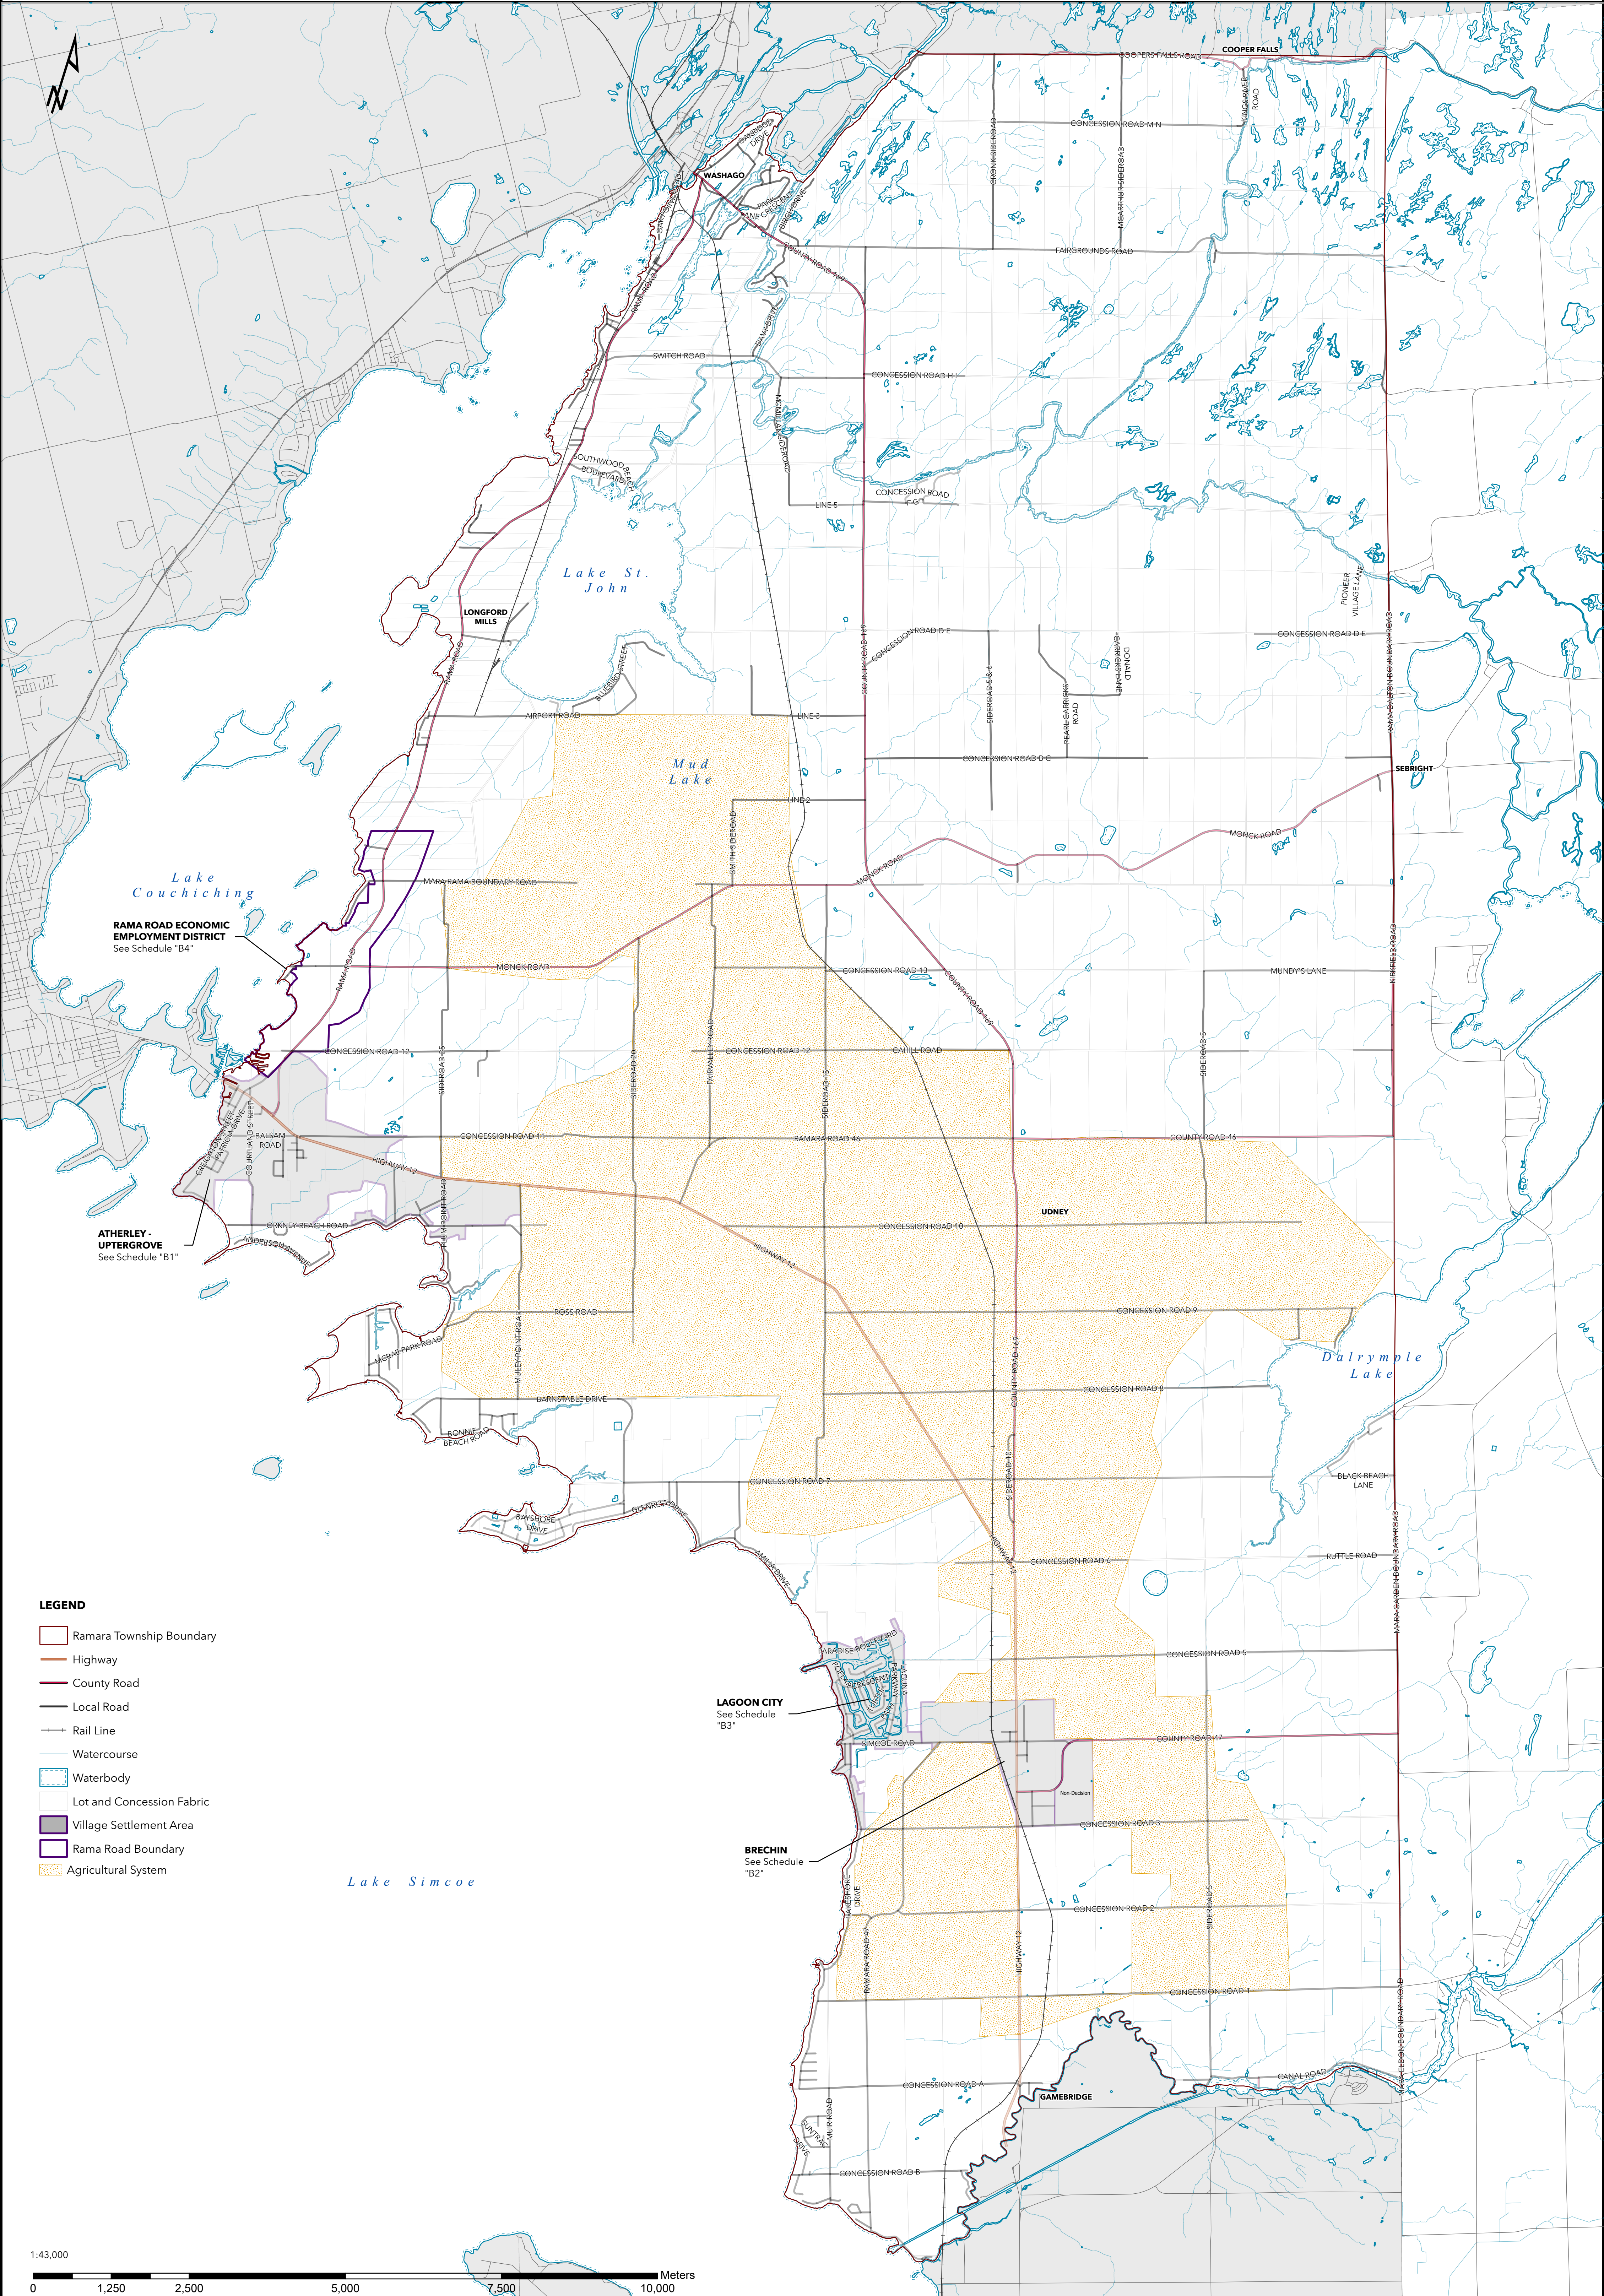

THE TOWNSHIP OF RAMARA OFFICIAL PLAN

SCHEDULE "G" - AGRICULTURAL SYSTEM

Modified by the County of Simcoe

Date Exported: 2026-01-22

- LEGEND**
- Ramara Township Boundary
 - Highway
 - County Road
 - Local Road
 - Rail Line
 - Watercourse
 - Waterbody
 - Lot and Concession Fabric
 - Village Settlement Area
 - Rama Road Boundary
 - Agricultural System